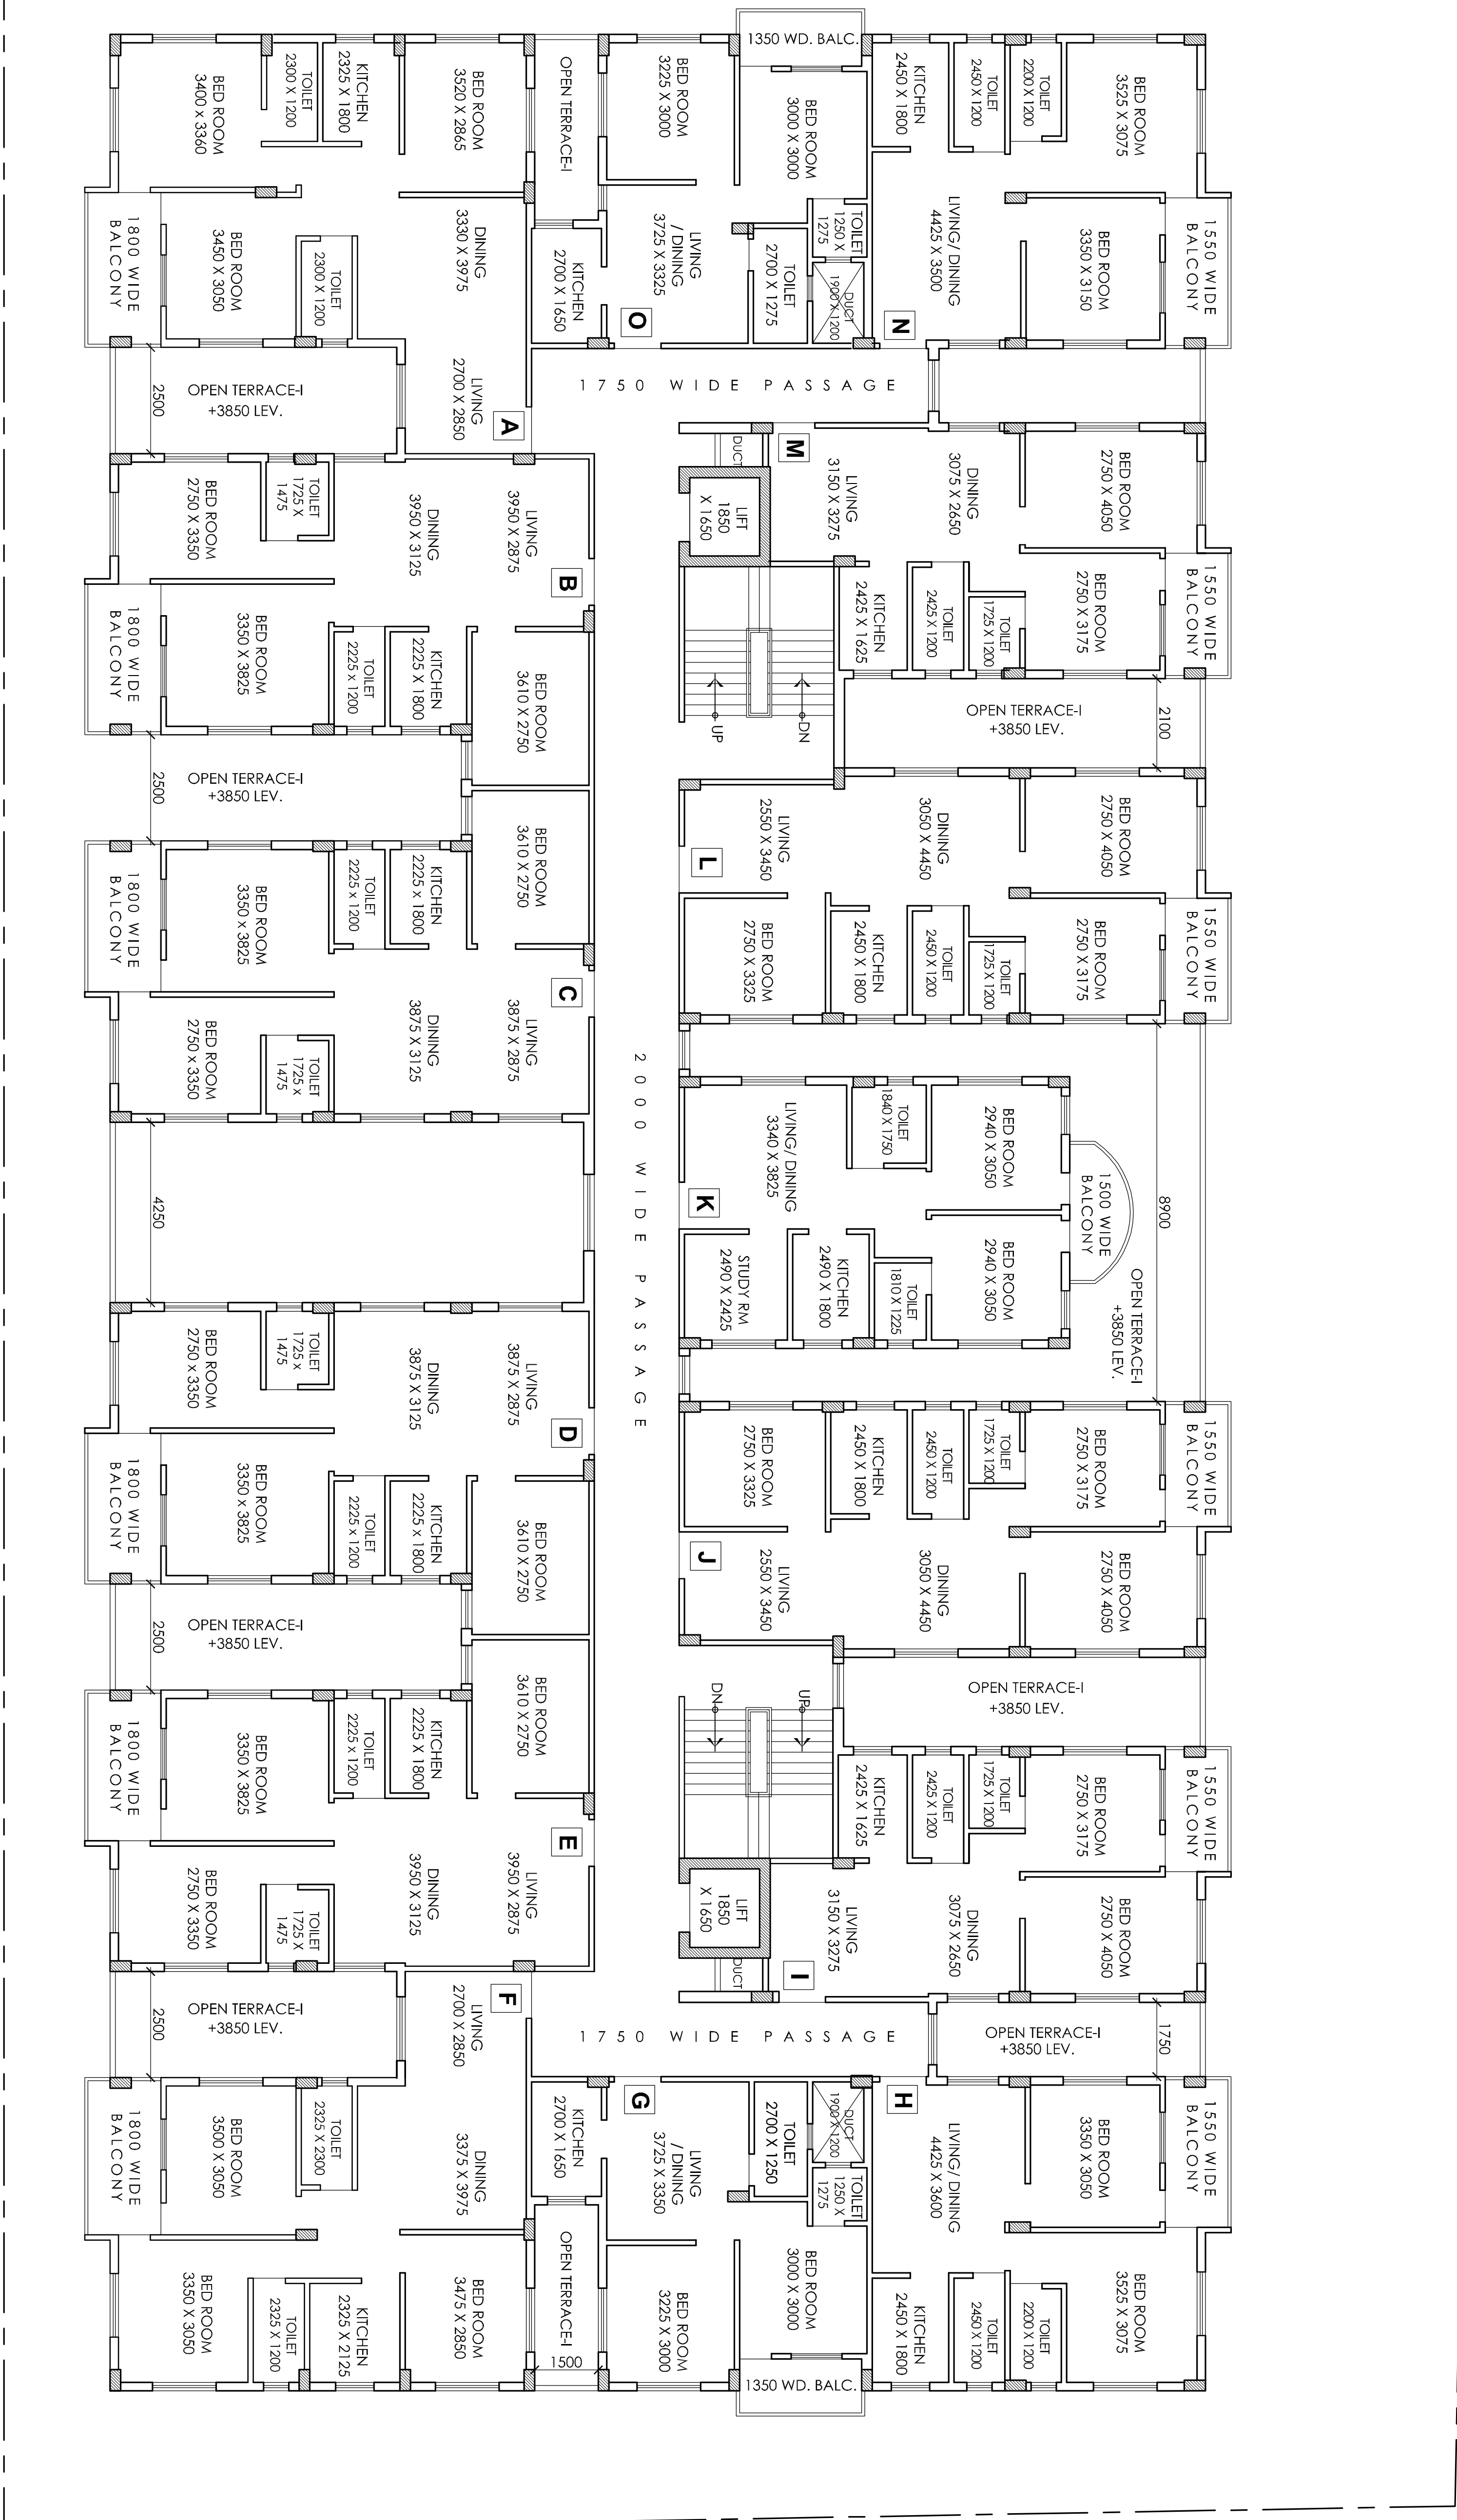

7500 MM WIDE (APP) PURNA DAS ROAD

4200 MM. WIDE ROAD